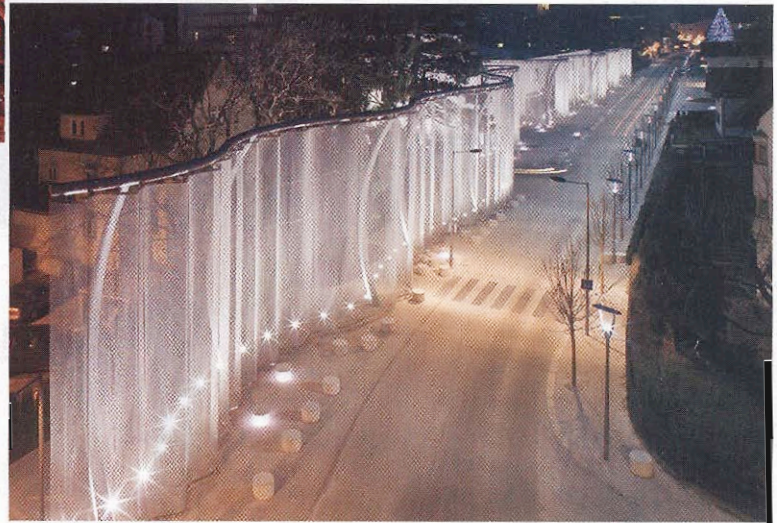

Metals, Woods, Plastics & Composites

Metal fabrications • Structural-steel framing • Plastic & composite fabrications
• Glue-laminated construction • Architectural woodwork • Structural panels

Multitasking mesh Made of linked steel rings, Alphamesh is both flexible and stable. It can be used for partitioning, fencing, or cladding, and when illuminated from the front can act as a screen for light displays or projections. Alphamesh, Mühlacker, Germany. www.alphamesh.de

CIRCLE 219

A panoply of panels Created by 3form, Design Stories '08 (left) is a collection of architectural panels made of ecoresin, a material made from a minimum of 40 percent postindustrial recycled resin. Three design themes are available: Nest, Alchemy, and Enchanted Forest. Another new ecoresin product from 3form, Wovin Wall (right), consists of colored tiles that clip into a grid system and can be swapped out with ease to offer new colors and patterns. 3form, Salt Lake City. www.3-form.com CIRCLE 220

Grow your own ChloroFill Board is made from sorghum stalks bound together using a formaldehyde-free, zero-VOC binder. This agrifiber board has a high flexural strength and can be used in the same way as particleboard for wall coverings, floor underlayment, door cores, furniture, and other applications. ChloroFill, San Diego. www.chlorofill.com CIRCLE 221

A real stud With its recessed flange design, the ThermaChannel steel stud reduces thermal bridging and significantly improves the thermal performance of wall assemblies. It can replace standard studs without requiring alterations in framing methods. It is a candidate for one LEED innovation credit. ThermaChannel, Portland, Ore. www.thermachannel.com CIRCLE 222